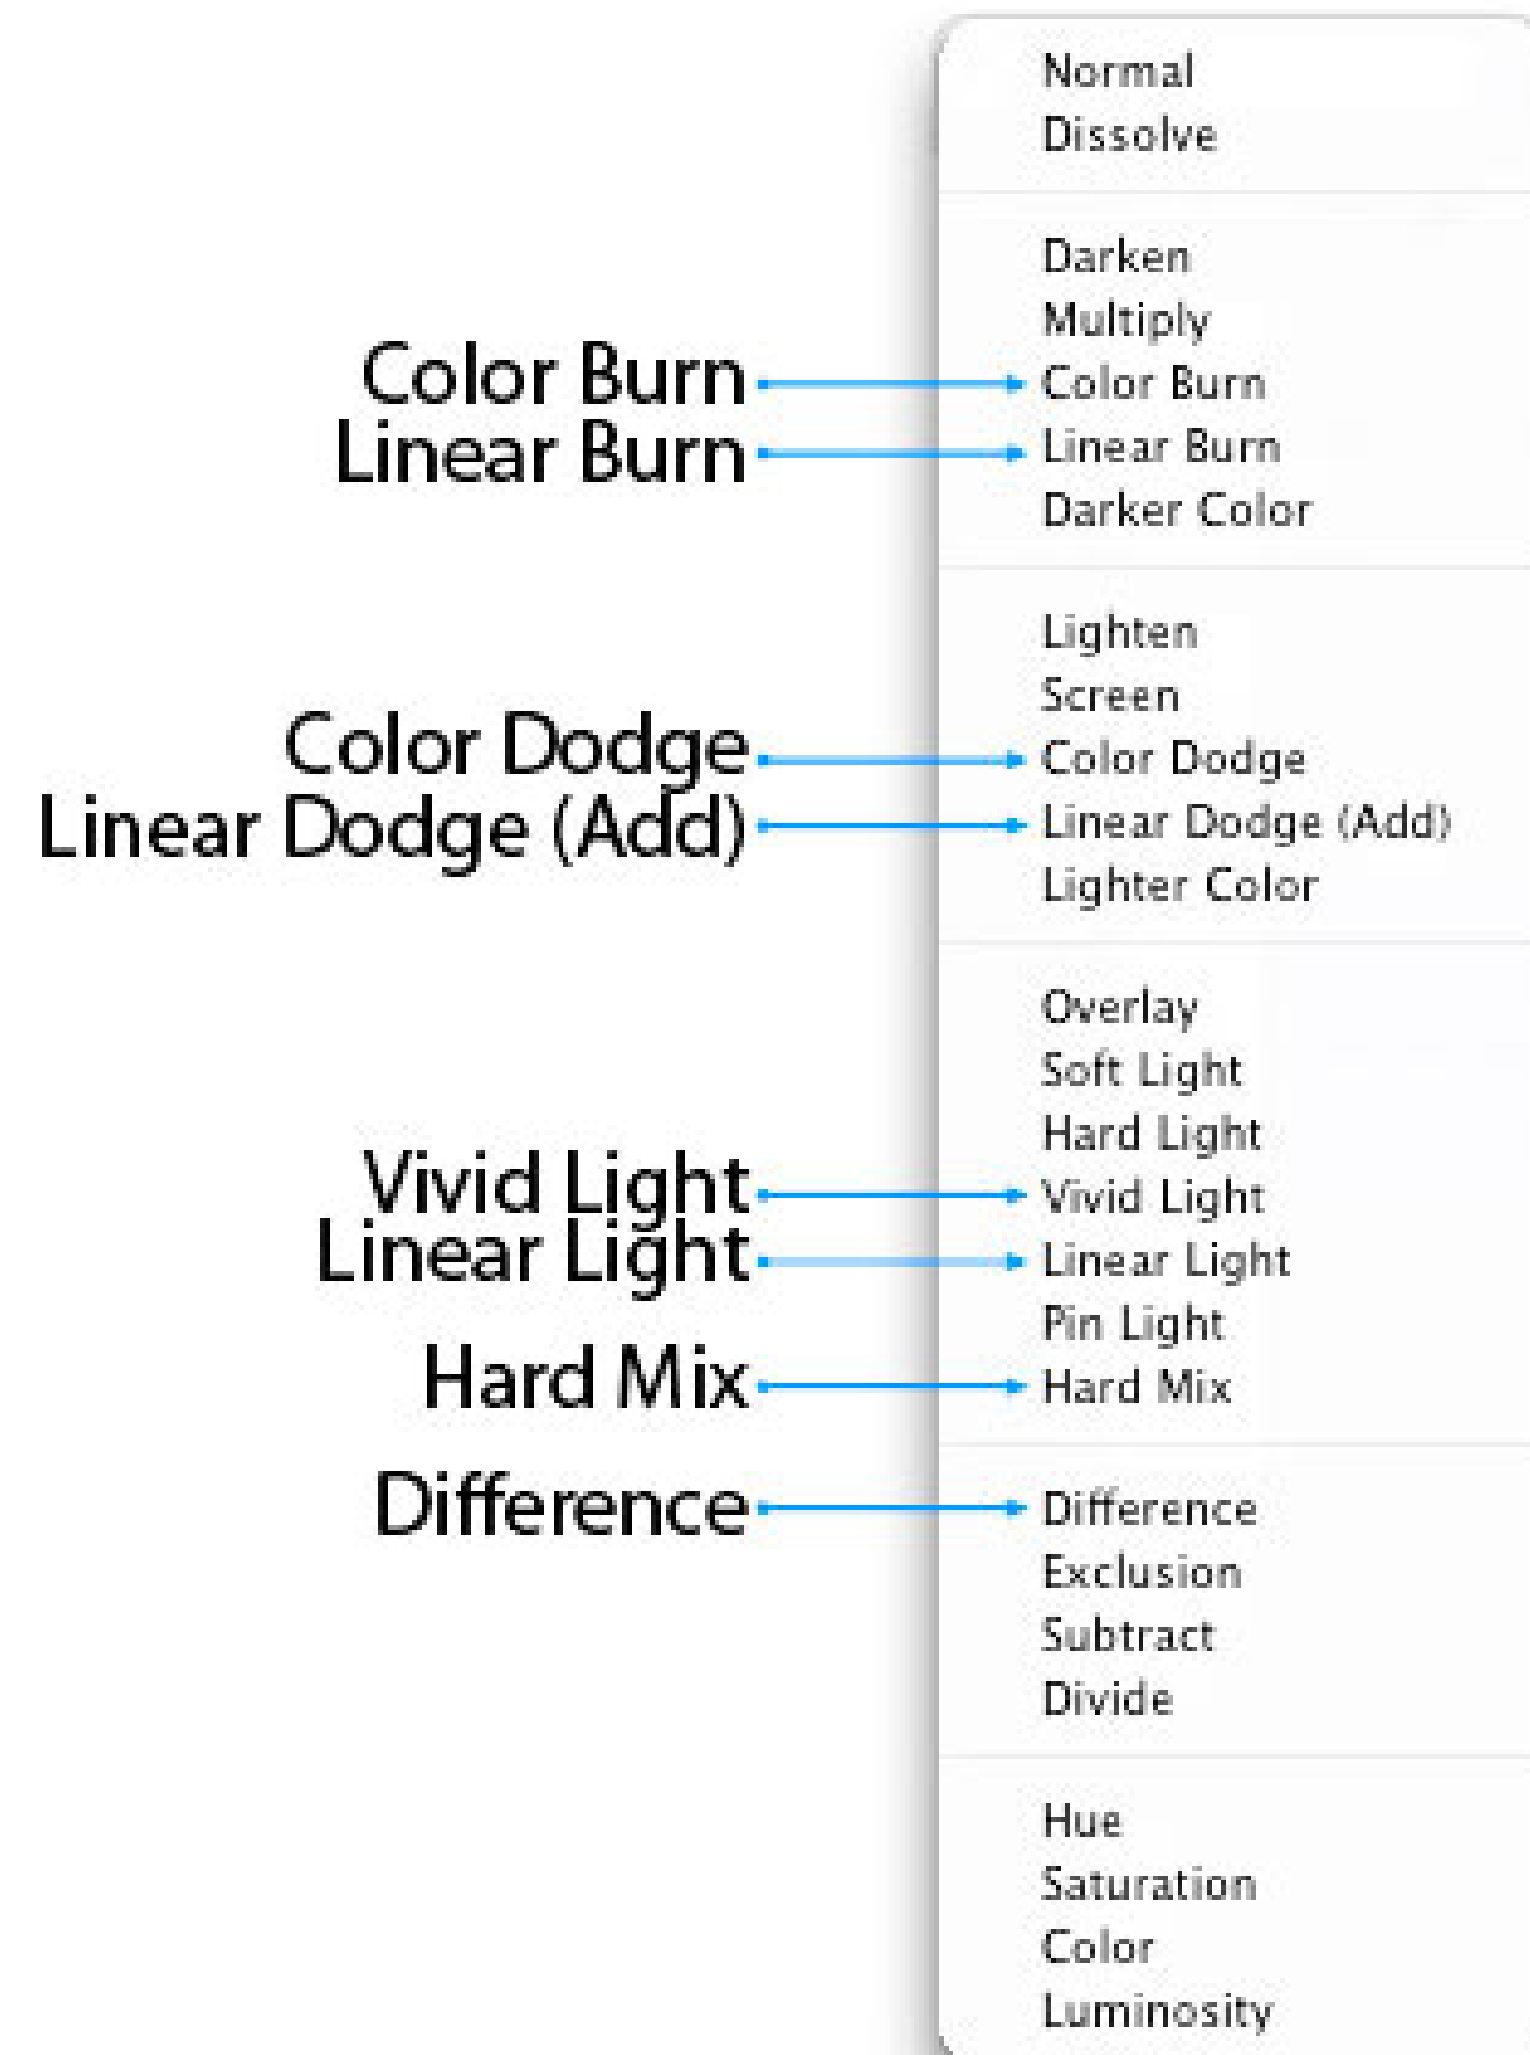

The "Special 8"

Blend Modes that react differently to Fill Opacity than Standard Opacity